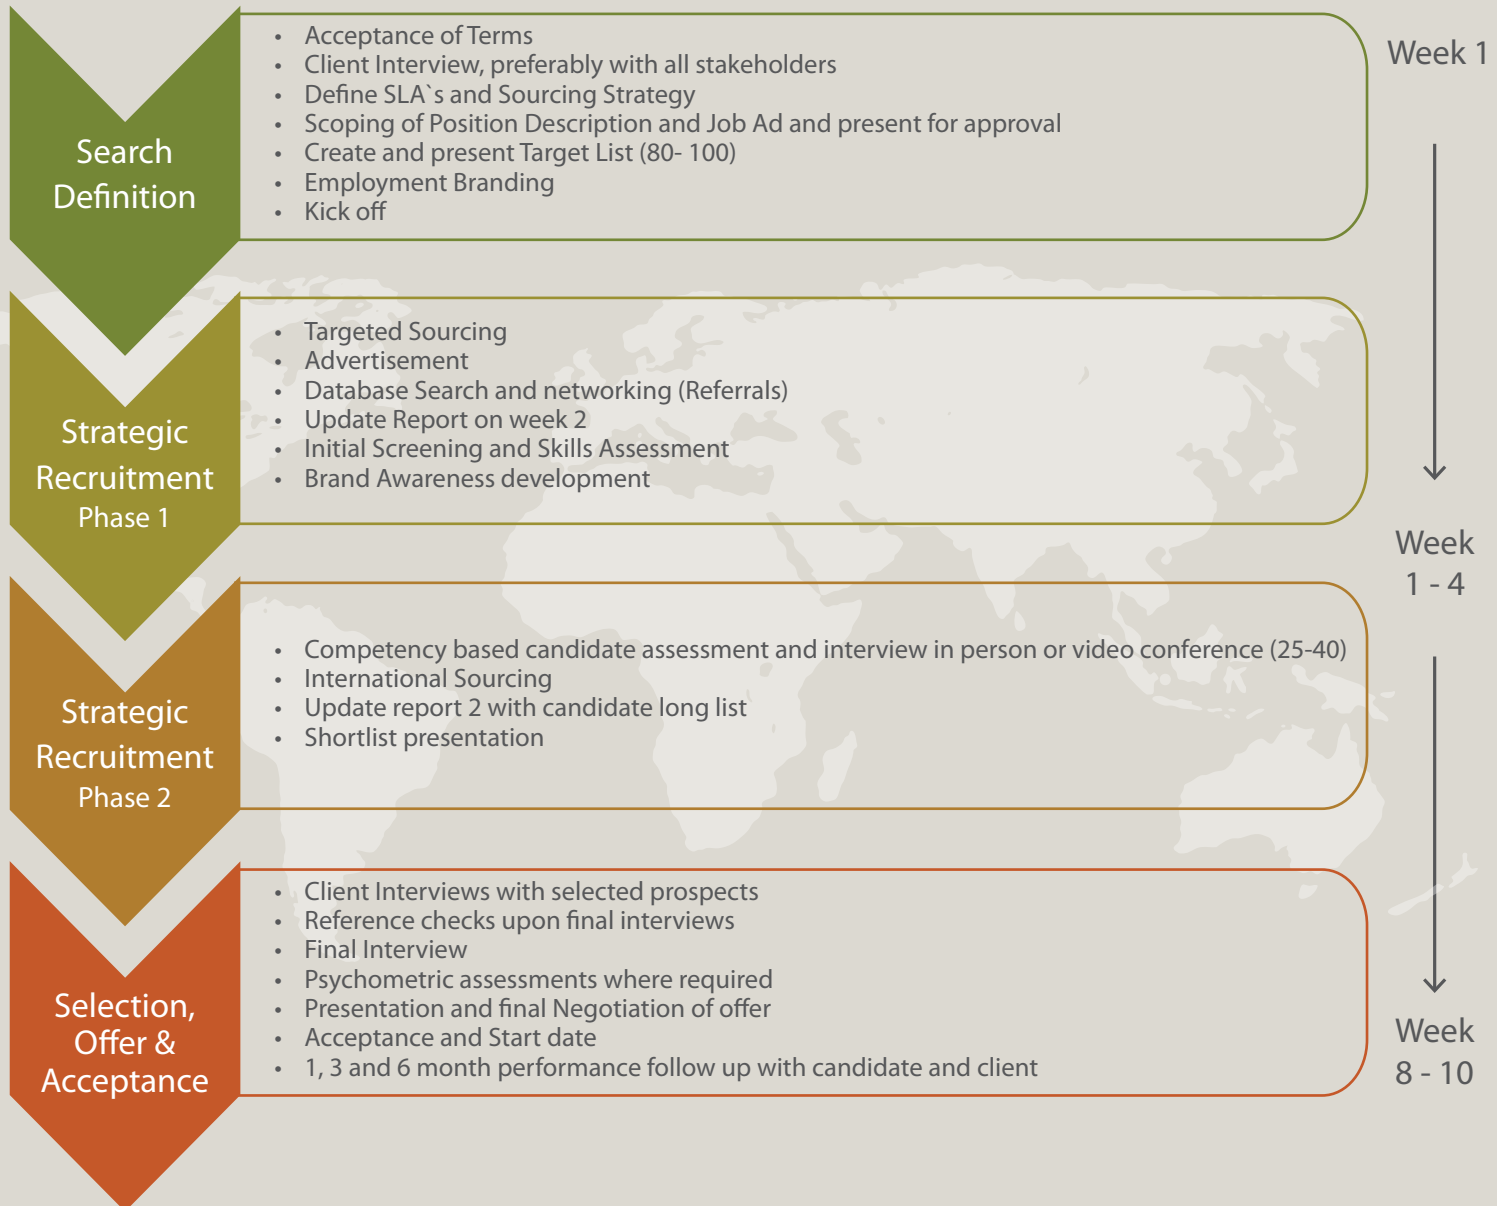

Globe 24-7

Executive Search Process Workflow

Contact Us

Web: www.globe24-7.com

Email: administration@globe24-7.com

Phone: +1 416 519 2144 (Toronto, CA)
+57 1 635 00 53 (Bogotá, Colombia)
+61 8 9328 3100 (Perth, AU)

GLOBE 24-7